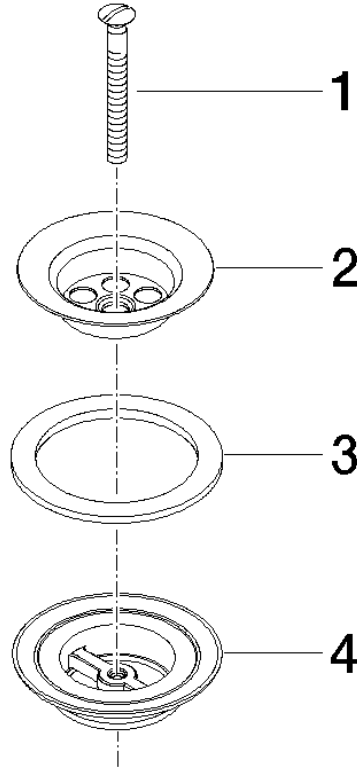

Grated waste 1 1/4" - Brushed Chrome

IMO

10 100 970

Fits: IMO, LULU, MADISON, MEM, TARA,
CL.1, LISSÉ, VAIA, META, CYO

	Brushed Chrome	10 100 970-93
	Chrome	10 100 970-00
	Brushed Platinum	10 100 970-06
	Platinum	10 100 970-08
	Durabross (23kt Gold)	10 100 970-09
	Dark Chrome	10 100 970-19
	Light Gold	10 100 970-26
	Brushed Light Gold	10 100 970-27
	Brushed Durabross (23kt Gold)	10 100 970-28
	Brushed Bronze	10 100 970-42
	Brushed Champagne (22kt Gold)	10 100 970-46
	Champagne (22kt Gold)	10 100 970-47
	Brushed Dark Platinum	10 100 970-99

Grated waste 1 1/4" - Brushed Chrome

IMO

10 100 970

10 100 970

10 100 970

Parts for other finishes can be found here: [Chrome](#)

Spare parts list

No.	Item Number	Name	Quantity used	Delivery time
1	09 30 30 115-93	screw	1	20
2	09 11 01 005-93	strainer	1	20
3	09 14 03 005 90	seal	1	60
4	09 11 01 007-07	pop-up waste	1	60