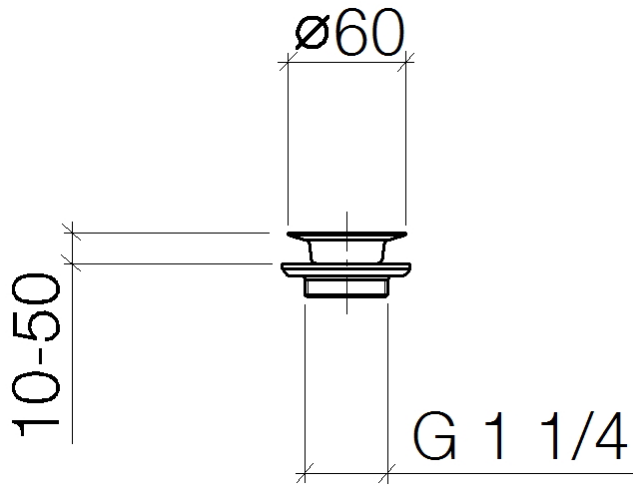

Grated waste 1 1/4" - Brushed Chrome

IMO

10 100 970

Fits: IMO, LULU, MADISON, MEM, TARA,
CL.1, LISSÉ, VAIA, META, CYO

	Brushed Chrome	10 100 970-93
	Chrome	10 100 970-00
	Brushed Platinum	10 100 970-06
	Platinum	10 100 970-08
	Durabross (23kt Gold)	10 100 970-09
	Dark Chrome	10 100 970-19
	Light Gold	10 100 970-26
	Brushed Light Gold	10 100 970-27
	Brushed Durabross (23kt Gold)	10 100 970-28
	Brushed Bronze	10 100 970-42
	Brushed Champagne (22kt Gold)	10 100 970-46
	Champagne (22kt Gold)	10 100 970-47
	Brushed Dark Platinum	10 100 970-99

Grated waste 1 1/4" - Brushed Chrome

IMO

10 100 970

10 100 970

10 100 970

Parts for other finishes can be found here: [Chrome](#)

Spare parts list

No.	Item Number	Name	Quantity used	Delivery time
1	09 30 30 115-93	screw	1	20
2	09 11 01 005-93	strainer	1	20
3	09 14 03 005 90	seal	1	60
4	09 11 01 007-07	pop-up waste	1	60